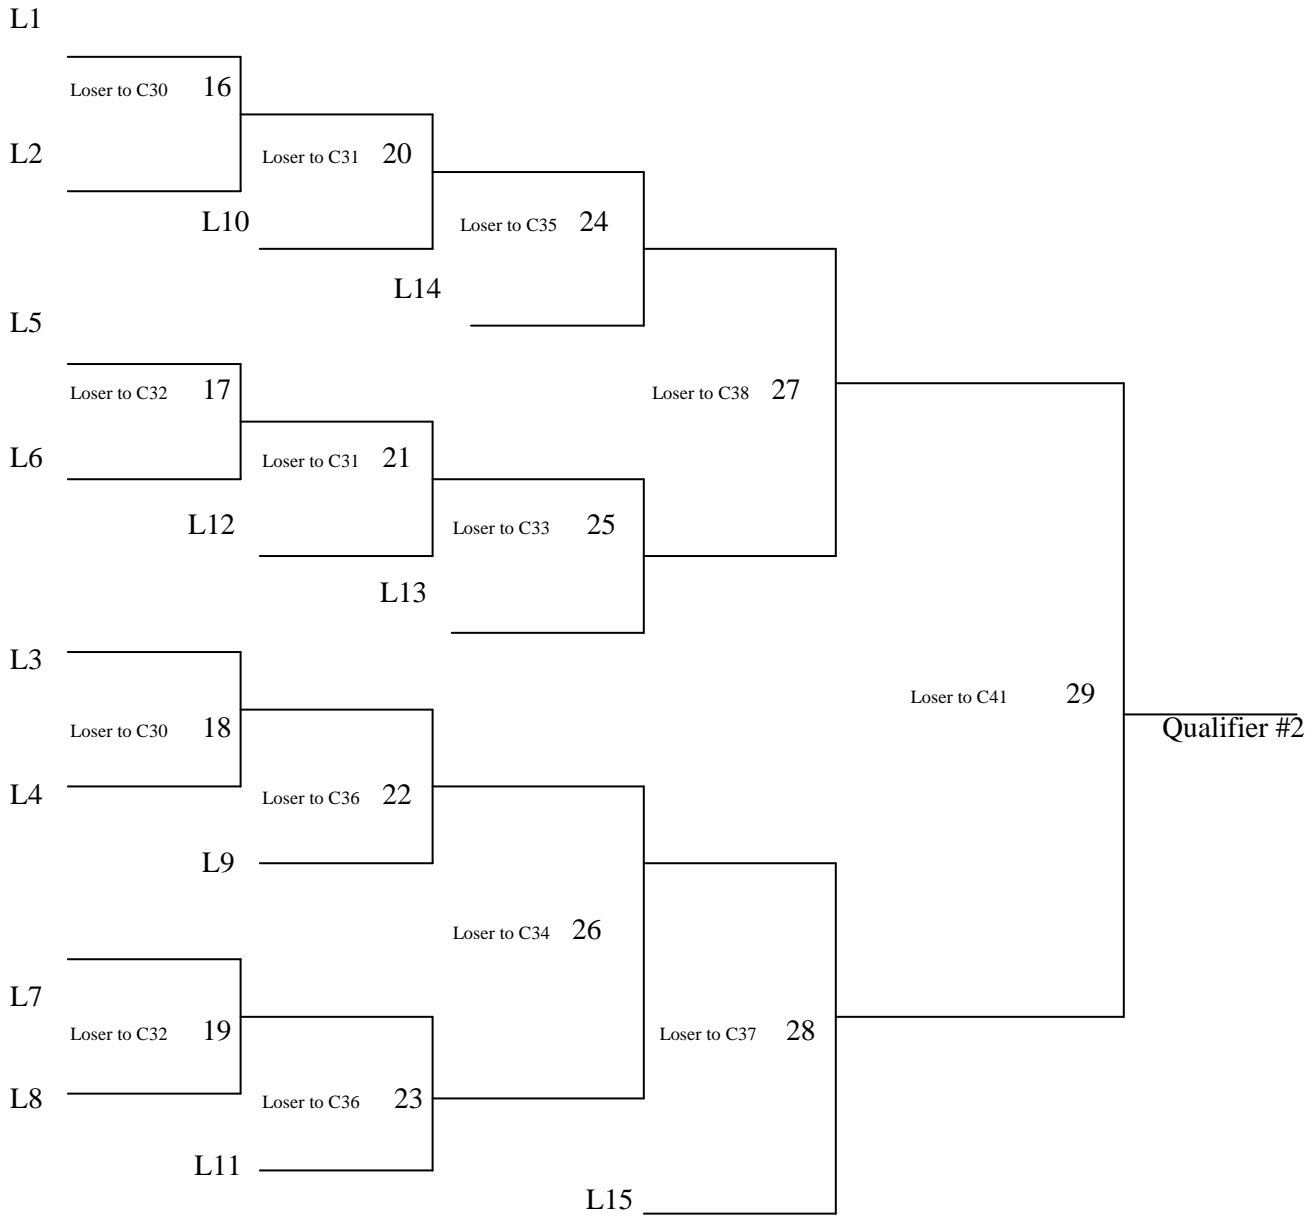

2010 SaskTel Tankard Provincial Men's Lumsden – February 10 to 14

A Event

2010 SaskTel Tankard Provincial Men's
Lumsden – February 10 to 14

B Event

2010 SaskTel Tankard Provincial Men's
Lumsden – February 10 to 14

C Event

**2010 SaskTel Tankard Provincial Men's
Lumsden – February 10 to 14**

“Championship” Event

Wednesday

Registration	9:30 - 12:00	
Pre-Comp Practice	9:30 - 1:00	
Team Meeting	1:30	
Draw 1	3:00 pm	A - 1,2,3,4
Opening Ceremonies	Immediately following Draw 1	
Draw 2	7:00 pm	A - 5,6,7,8

Thursday

Draw 3	8:30 am	A - 9,10,11,12
Luncheon	12:00 pm	
Draw 4	3:00 pm	B - 16,17,18,19
Draw 5	7:00 pm	A - 13, 14 B - 20,21

Friday

Draw 6	8:30 am	B - 22, 23 C - 30, 32
Draw 7	12:00 pm	A - 15 B - 24, 25 C - 31
Draw 8	4:00 pm	B - 26 C - 35, 36
Draw 9	8:00 pm	B - 27,28 C - 33,34