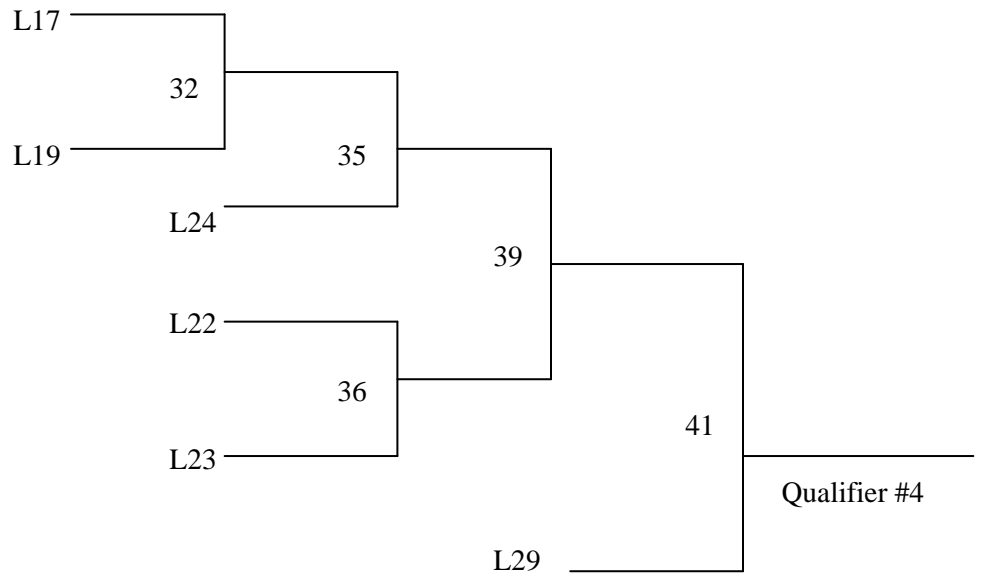

2010 SaskTel Tankard Provincial Men's Lumsden – February 10 to 14

A Event

2010 SaskTel Tankard Provincial Men's
Lumsden – February 10 to 14

B Event

2010 SaskTel Tankard Provincial Men's
Lumsden – February 10 to 14

C Event

**2010 SaskTel Tankard Provincial Men's
Lumsden – February 10 to 14**

“Championship” Event

Wednesday

Registration	9:30 - 12:00	
Pre-Comp Practice	9:30 - 1:00	
Team Meeting	1:30	
Draw 1	3:00 pm	A - 1,2,3,4
Opening Ceremonies	Immediately following Draw 1	
Draw 2	7:00 pm	A - 5,6,7,8

Thursday

Draw 3	8:30 am	A - 9,10,11,12
Luncheon	12:00 pm	
Draw 4	3:00 pm	B - 16,17,18,19
Draw 5	7:00 pm	A - 13, 14 B - 20,21

Friday

Draw 6	8:30 am	B - 22, 23 C - 30, 32
Draw 7	12:00 pm	A - 15 B - 24, 25 C - 31
Draw 8	4:00 pm	B - 26 C - 35, 36
Draw 9	8:00 pm	B - 27,28 C - 33,34