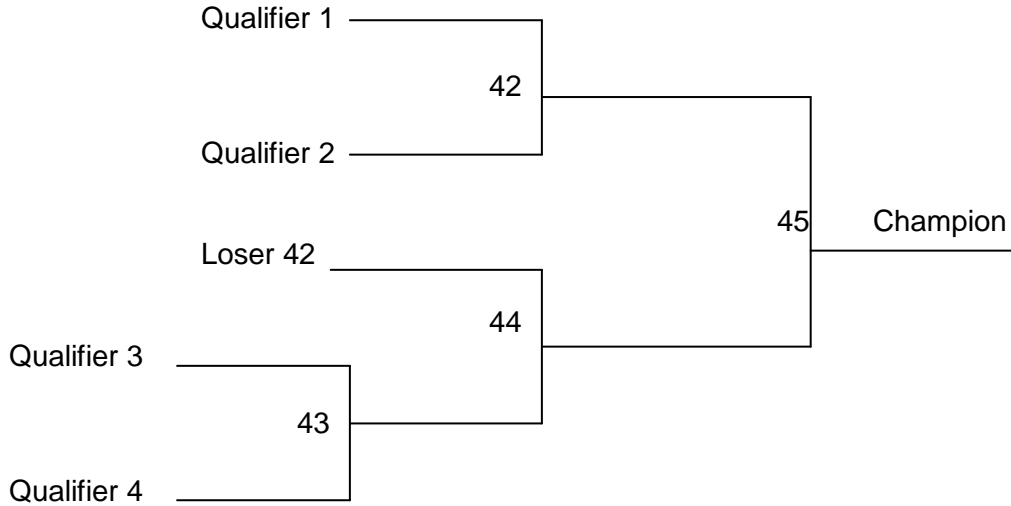

2010 SaskTel Tankard Provincial Men's Lumsden – February 10 to 14

A Event

2010 SaskTel Tankard Provincial Men's
Lumsden – February 10 to 14

B Event

2010 SaskTel Tankard Provincial Men's
Lumsden – February 10 to 14

C Event

**2010 SaskTel Tankard Provincial Men's
Lumsden – February 10 to 14**

“Championship” Event

Wednesday

Registration	9:30 - 12:00	
Pre-Comp Practice	9:30 - 1:00	
Team Meeting	1:30	
Draw 1	3:00 pm	A - 1,2,3,4
Opening Ceremonies	Immediately following Draw 1	
Draw 2	7:00 pm	A - 5,6,7,8