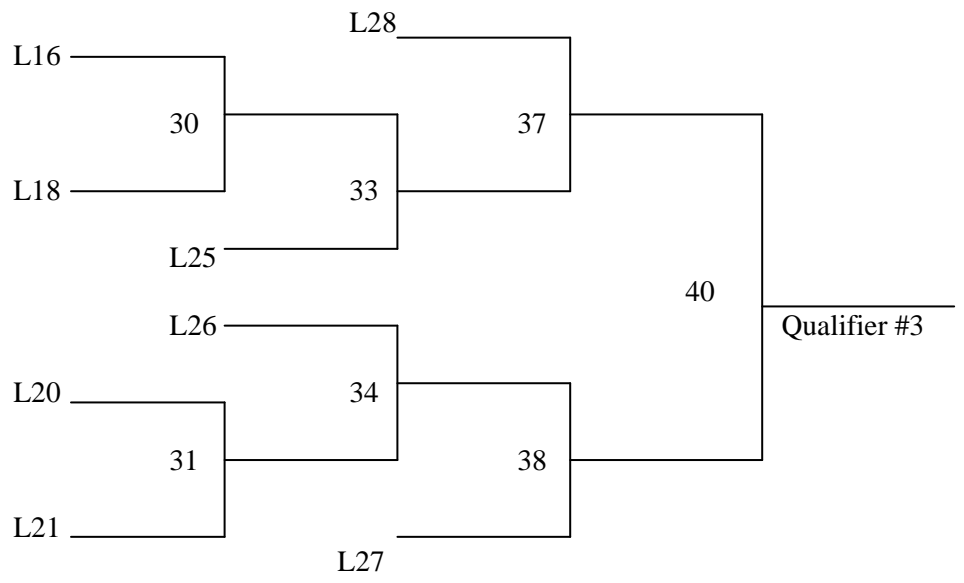

2010 SaskTel Tankard Provincial Men's Lumsden – February 10 to 14

A Event

2010 SaskTel Tankard Provincial Men's
Lumsden – February 10 to 14

B Event

2010 SaskTel Tankard Provincial Men's
Lumsden – February 10 to 14

C Event

**2010 SaskTel Tankard Provincial Men's
Lumsden – February 10 to 14**

“Championship” Event

Wednesday

Registration	9:30 - 12:00	
Pre-Comp Practice	9:30 - 1:00	
Team Meeting	1:30	
Draw 1	3:00 pm	A - 1,2,3,4
Opening Ceremonies	Immediately following Draw 1	
Draw 2	7:00 pm	A - 5,6,7,8

Thursday

Draw 3	8:30 am	A - 9,10,11,12
Luncheon	12:00 pm	
Draw 4	3:00 pm	B - 16,17,18,19
Draw 5	7:00 pm	A - 13, 14 B - 20,21

Friday

Draw 6	8:30 am	B - 22, 23 C - 30, 32
Draw 7	12:00 pm	A - 15 B - 24, 25 C - 31
Draw 8	4:00 pm	B - 26 C - 35, 36
Draw 9	8:00 pm	B - 27,28 C - 33,34