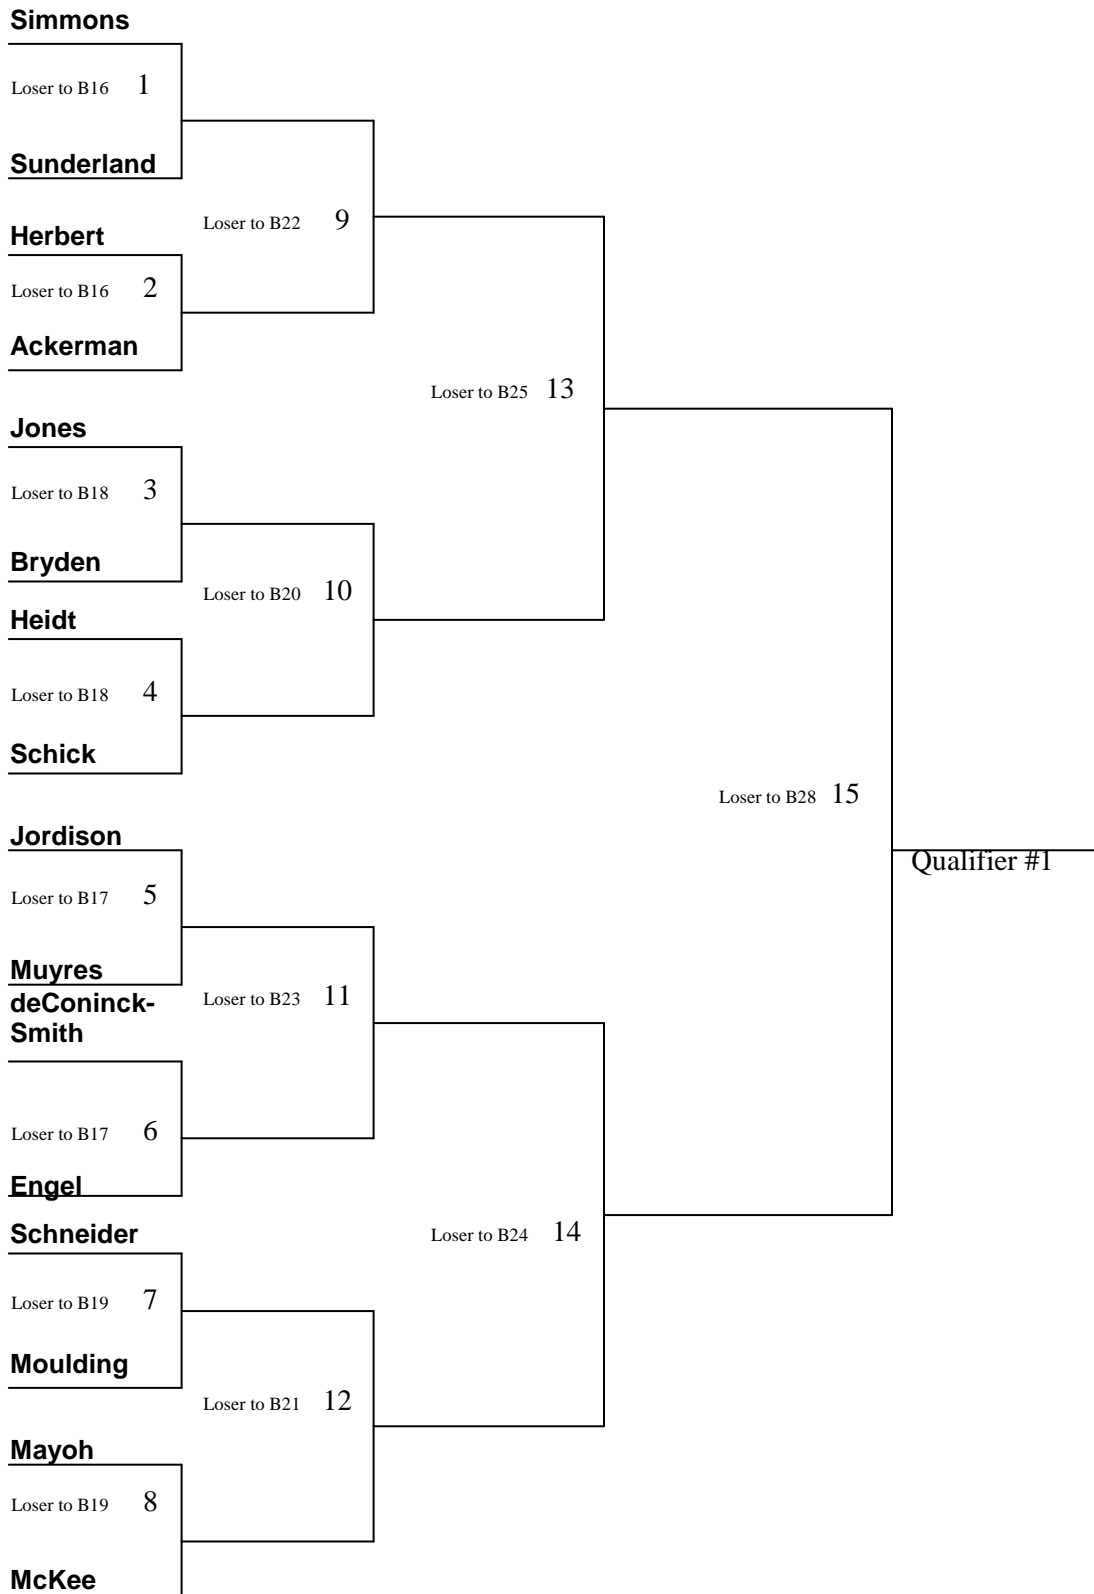

2010 SaskTel Tankard Provincial Men's Lumsden – February 10 to 14

A Event

2010 SaskTel Tankard Provincial Men's
Lumsden – February 10 to 14

B Event

2010 SaskTel Tankard Provincial Men's
Lumsden – February 10 to 14

C Event

**2010 SaskTel Tankard Provincial Men's
Lumsden – February 10 to 14**

“Championship” Event

Wednesday

Registration	9:30 - 12:00	
Pre-Comp Practice	9:30 - 1:00	
Team Meeting	1:30	
Draw 1	3:00 pm	A - 1,2,3,4
Opening Ceremonies	Immediately following Draw 1	
Draw 2	7:00 pm	A - 5,6,7,8

Thursday

Draw 3	8:30 am	A - 9,10,11,12
Luncheon	12:00 pm	
Draw 4	3:00 pm	B - 16,17,18,19
Draw 5	7:00 pm	A - 13, 14 B - 20,21

Friday

Draw 6	8:30 am	B - 22, 23 C - 30, 32
Draw 7	12:00 pm	A - 15 B - 24, 25 C - 31
Draw 8	4:00 pm	B - 26 C - 35, 36
Draw 9	8:00 pm	B - 27,28 C - 33,34