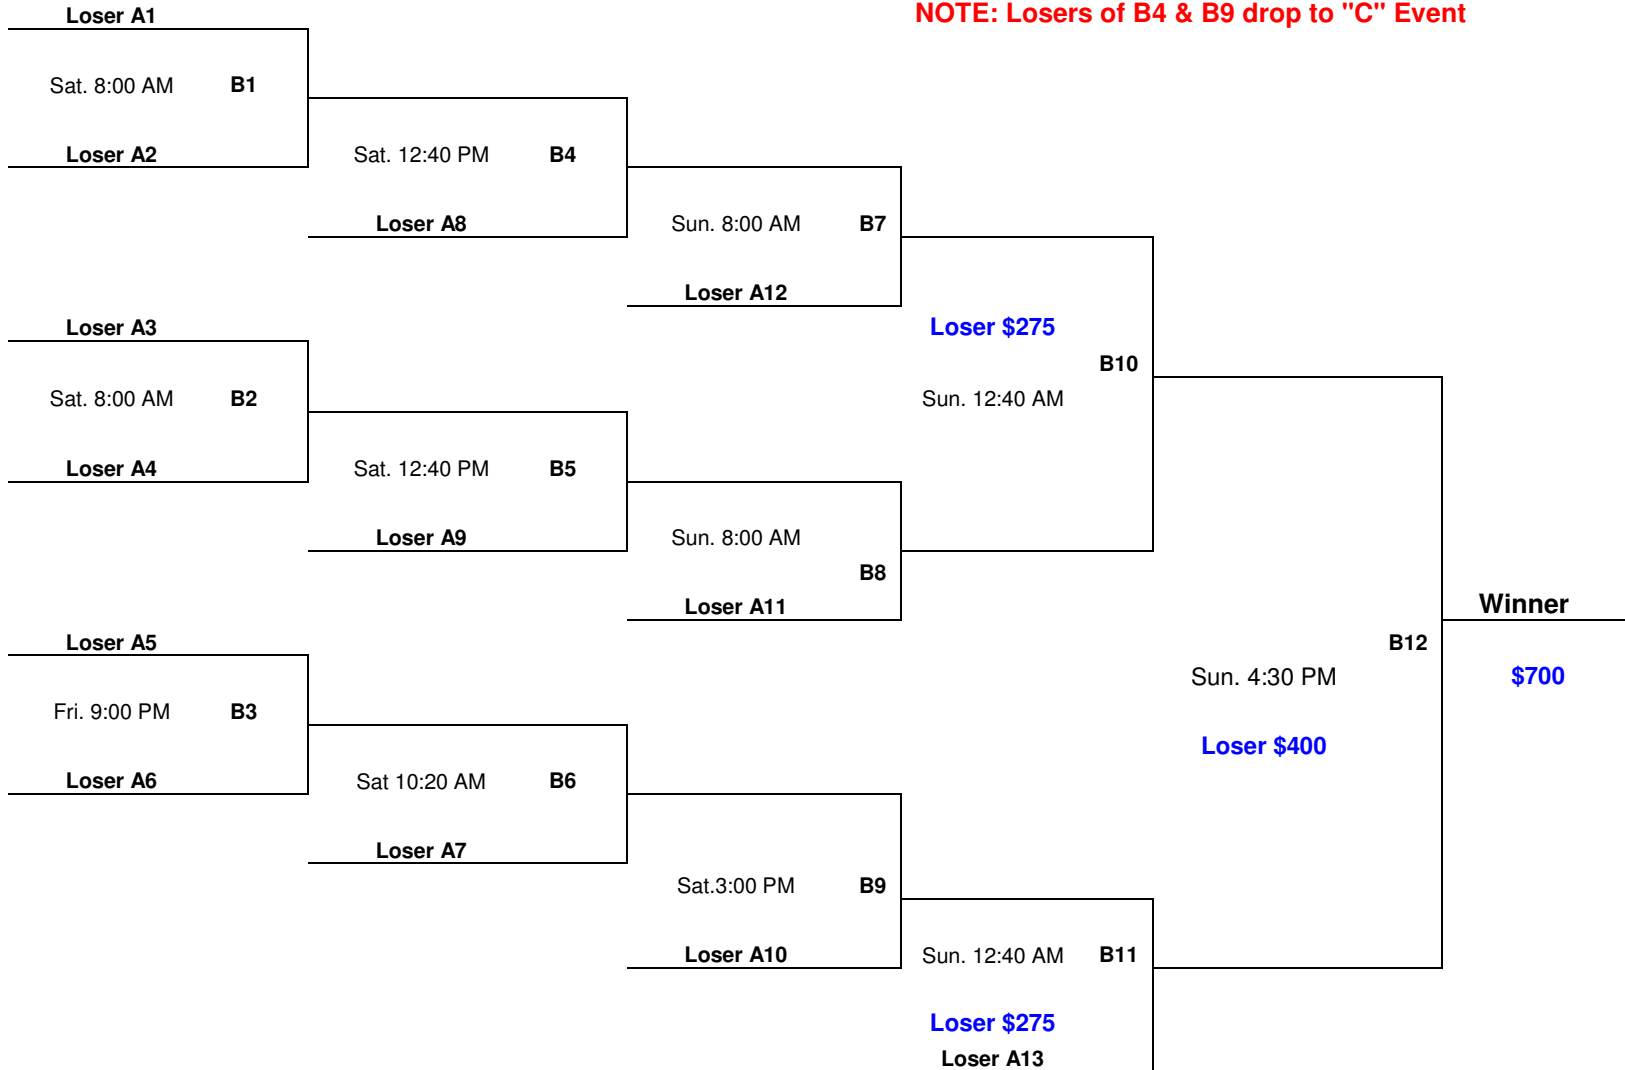

2009 Conexus Senior Women's Bonspiel

B

EVENT

Losers to "C"
Event

NOTE: Losers of B4 & B9 drop to "C" Event

2009 Conexus Senior Women's Bonspiel

C
EVENT